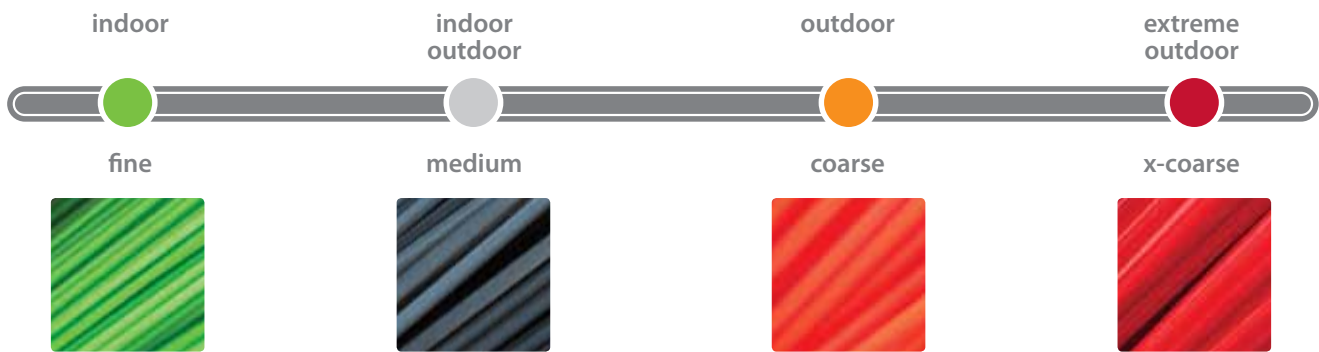

Best performing, longest wearing broom for the toughest workplaces.

## features and benefits

- Fibres are colour-coded to quickly identify the sweeping action/ stiffness of the bristles.
- Bolt-on handle is reversible for even wear of fibres resulting in a longer broom life.
- 60 inch x 1 1/8 inch hardwood handle is the strongest available.